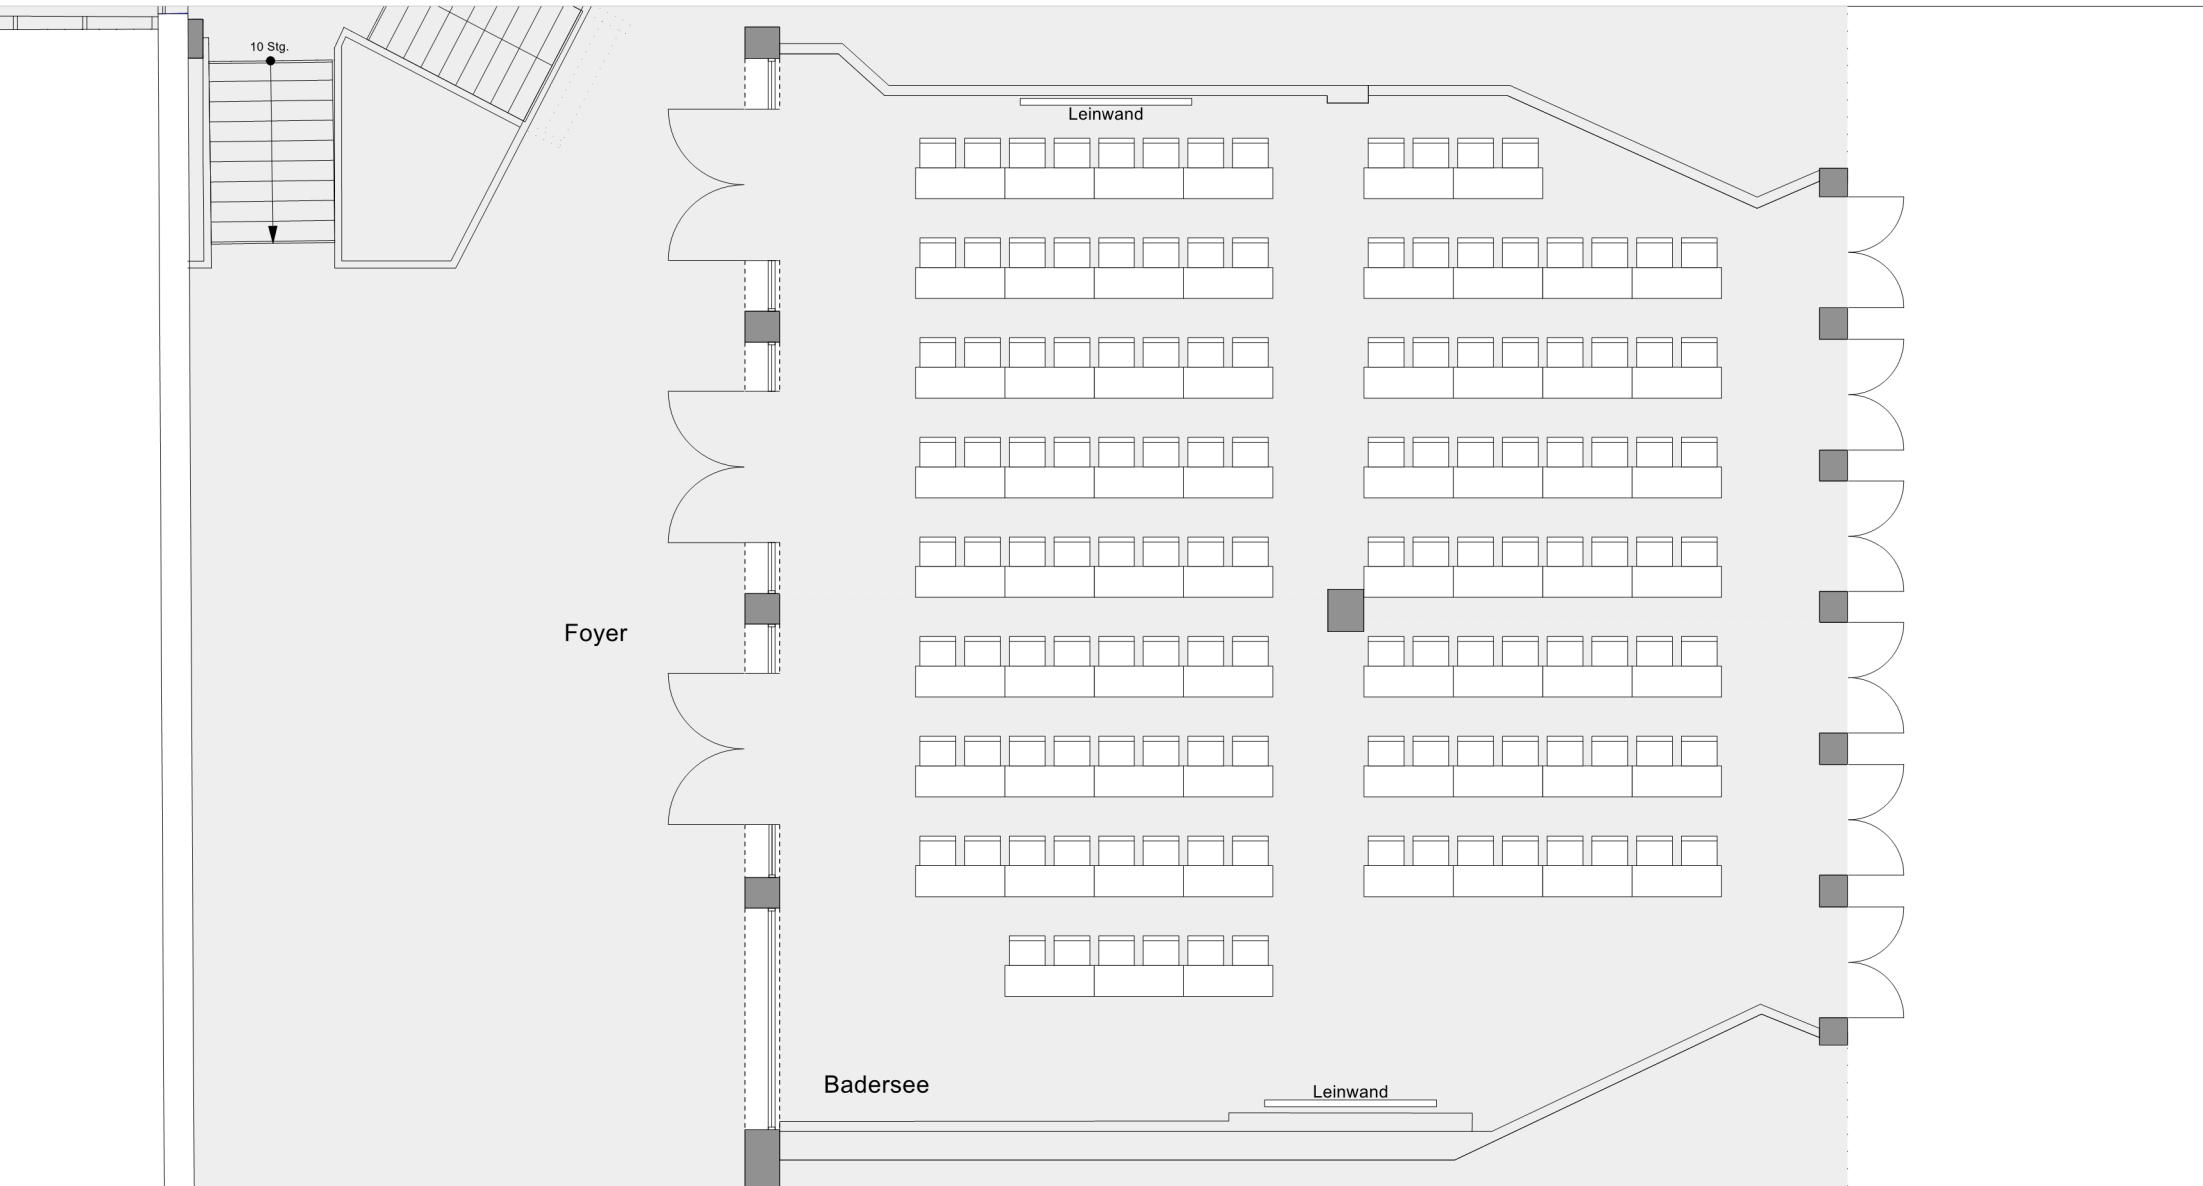

# HOTEL AM BADERSEE

ZUGSPITZDORF GRAINAU

Floor:  
Seehaus

Room:  
Badersee

Setup:  
Parliamentary

Persons:  
130 Persons

Dream away, breathe in the atmosphere, be inspired and indulge your senses.  
Welcome to Hotel am Badersee.